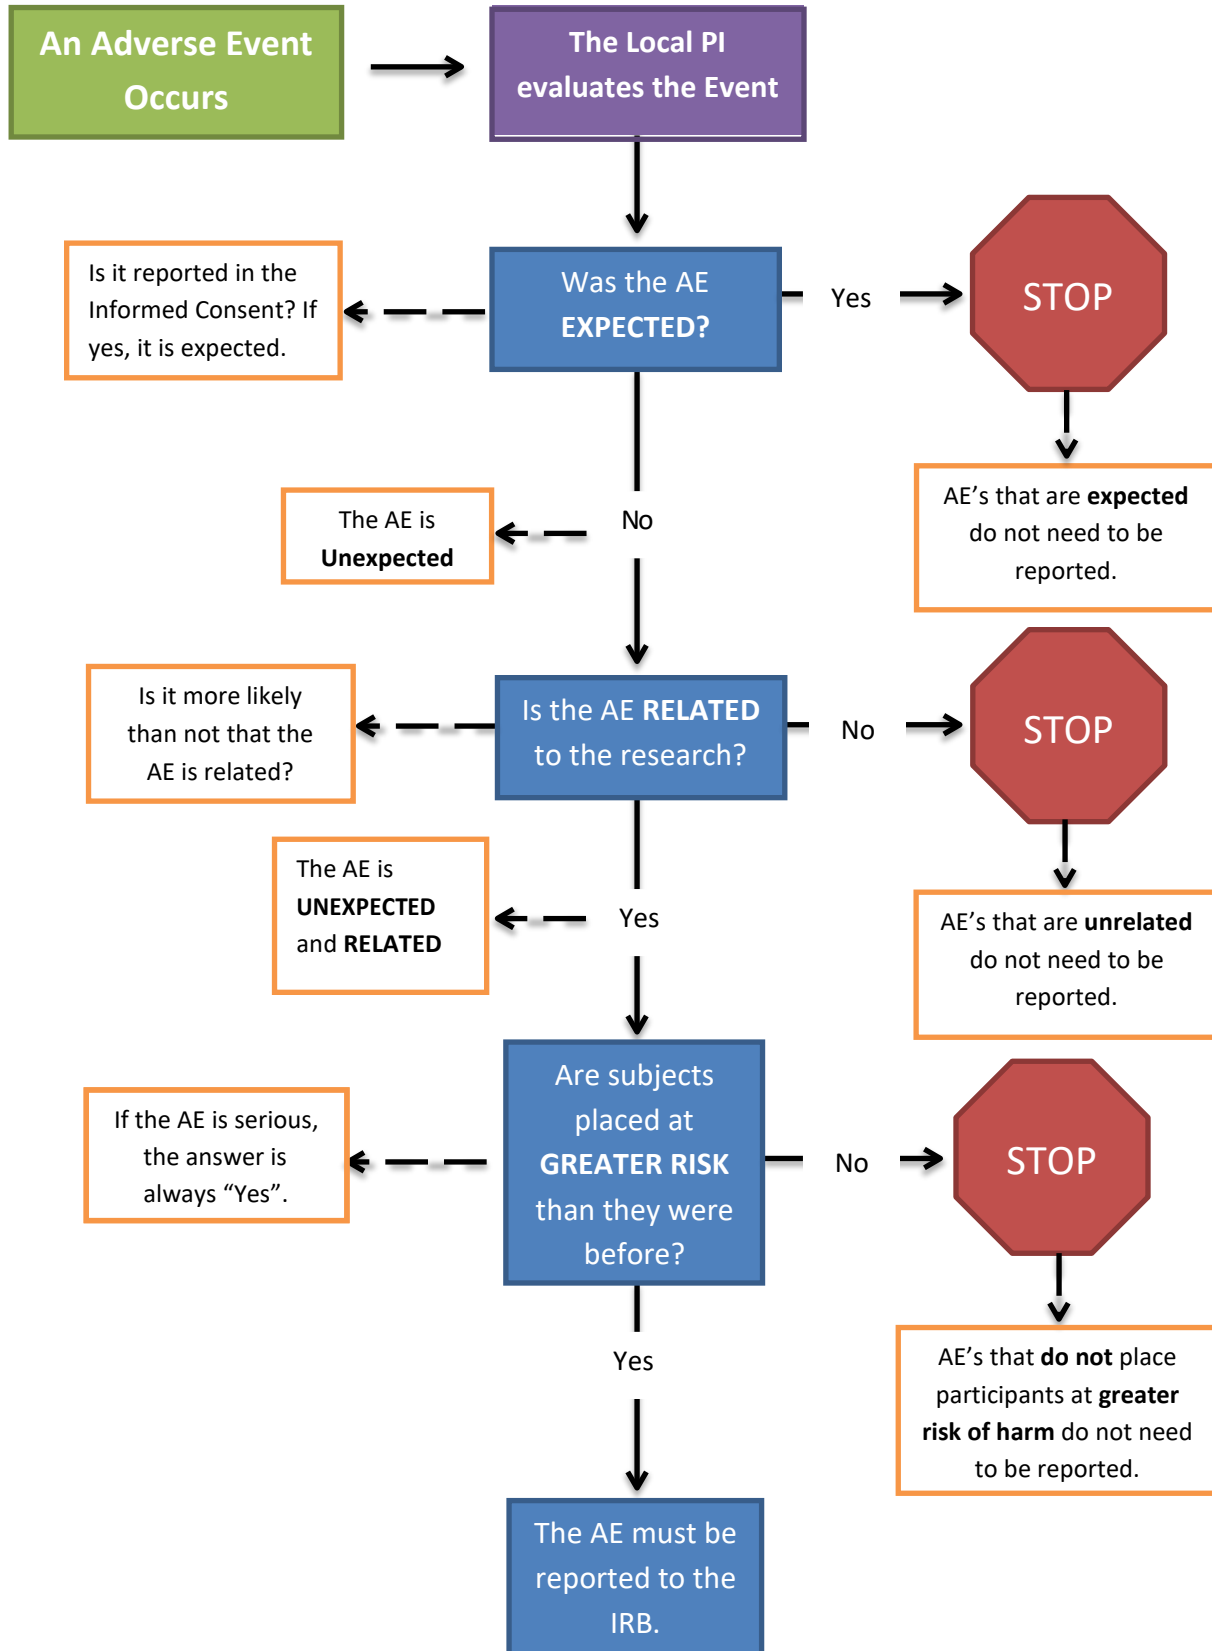

# Adverse Event Flowchart

HSPF Use Only:  
AE Flowchart v2020\_01