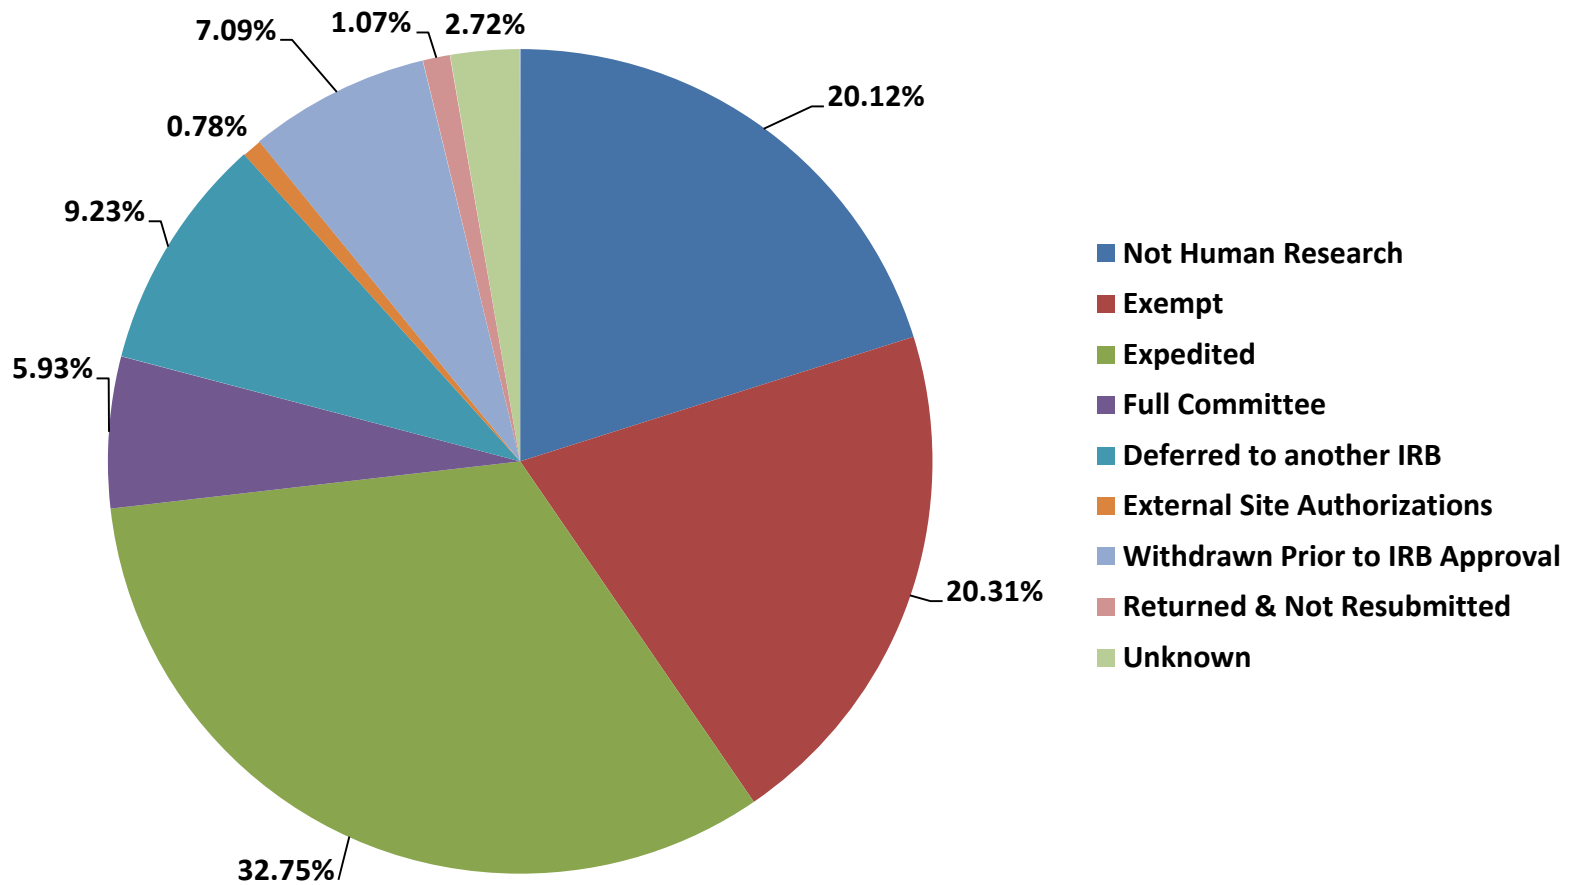

The University of Arizona

HSPP Metrics 2012 Calendar Year

Compiled by: Andi Encinas
HSPP Coordinator
Human Subjects Protection Program
April 2013

Summary

- Open Projects: exempt (2010-2012), expedite, full committee, facilitated/deferred
 - *2012: 1733 (VA affiliation removed)
 - *2011: 2131
 - *2010: 2403
 - *2009: 2642
- New Project Submissions
 - *2012: 1033
 - *2011: 1027
 - *2010: 1003
 - *2009: 1171
- Number of PI/Co-PIs listed on a 2012 new submission: **791**
- Average number of calendar days from receipt to approval for a new submission (including deferrals and not human subjects determinations):
 - *2012: average was 33 days; median was 24
 - *2011: average was 22 days; median was 16
 - *2010: average was 35 days; median was 29
 - *2009: average was 53 days; median was 42
- Number of projects that took at least 100 calendar days to approve:
 - *2012: 32
 - *2011: 12
 - *2010: 48
 - *2009: 106
- Administrative Closures (% of all continuing reviews):
 - *2012: 241 (24.8%)
 - *2011: 304 (18.6%)
 - *2010: 472 (26.0%)
 - *2009: 462 (18.1%)

2012 New Submissions by Discipline

2012 HSPP Metrics
Compiled by: Andi Encinas
April 2013

2012 Level of Review for New Submissions

2012 Full Committee Workload by IRB

2012 Expedite Workload by IRB

2012 HSPP Metrics
Compiled by: Andi Encinas
April 2013