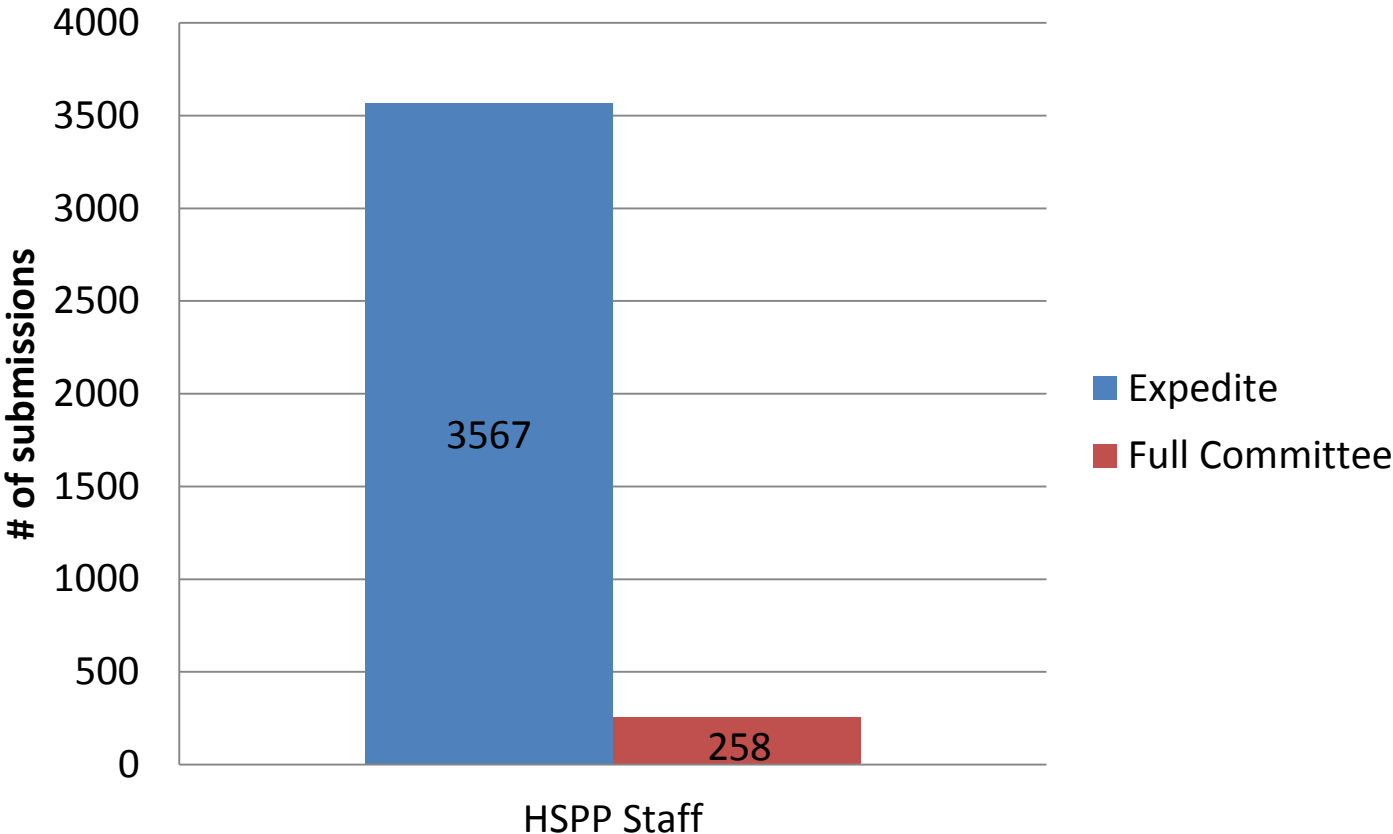

The University of Arizona

HSPP Metrics 2012 Calendar Year

Compiled by: Andi Encinas
HSPP Coordinator
Human Subjects Protection Program
April 2013

Summary

- Open Projects: exempt (2010-2012), expedite, full committee, facilitated/deferred
 - *2012: 1733 (VA affiliation removed)
 - *2011: 2131
 - *2010: 2403
 - *2009: 2642
- New Project Submissions
 - *2012: 1033
 - *2011: 1027
 - *2010: 1003
 - *2009: 1171
- Number of PI/Co-PIs listed on a 2012 new submission: **791**
- Average number of calendar days from receipt to approval for a new submission (including deferrals and not human subjects determinations):
 - *2012: average was 33 days; median was 24
 - *2011: average was 22 days; median was 16
 - *2010: average was 35 days; median was 29
 - *2009: average was 53 days; median was 42
- Number of projects that took at least 100 calendar days to approve:
 - *2012: 32
 - *2011: 12
 - *2010: 48
 - *2009: 106
- Administrative Closures (% of all continuing reviews):
 - *2012: 241 (24.8%)
 - *2011: 304 (18.6%)
 - *2010: 472 (26.0%)
 - *2009: 462 (18.1%)

2012 New Submissions by Discipline

2012 HSPP Metrics
Compiled by: Andi Encinas
April 2013

2012 Level of Review for New Submissions

2012 Full Committee Workload by IRB

2012 Expedite Workload by IRB

2012 HSPP Metrics
Compiled by: Andi Encinas
April 2013

2012 Total Workload

2012 HSPM Metrics
Compiled by: Andi Encinas
April 2013

2012 Overall Workload

2012 Days to Review

Time from Receipt to Approval for New Human Research By IRB

Expedite	min	25th	median	75th	max	average	std dev
IRB1	2	17	31	52	156	39	27
IRB2	1	23	35	53	137	41	26
IRB3	21	22	22	23	24	22	1
IRB4	9	12	20	29	85	26	19

Full Committee	min	25th	median	75th	max	average	std dev
IRB1	13	33	56	77	155	59	33
IRB2	13	15.25	22	36	60	29	22
IRB3	27	41.5	56	70.5	85	56	41
IRB4	19	33	46	55	67	43	14

Exempt	min	25th	median	75th	max	average	std dev
	0	18	32	48	133	36	25