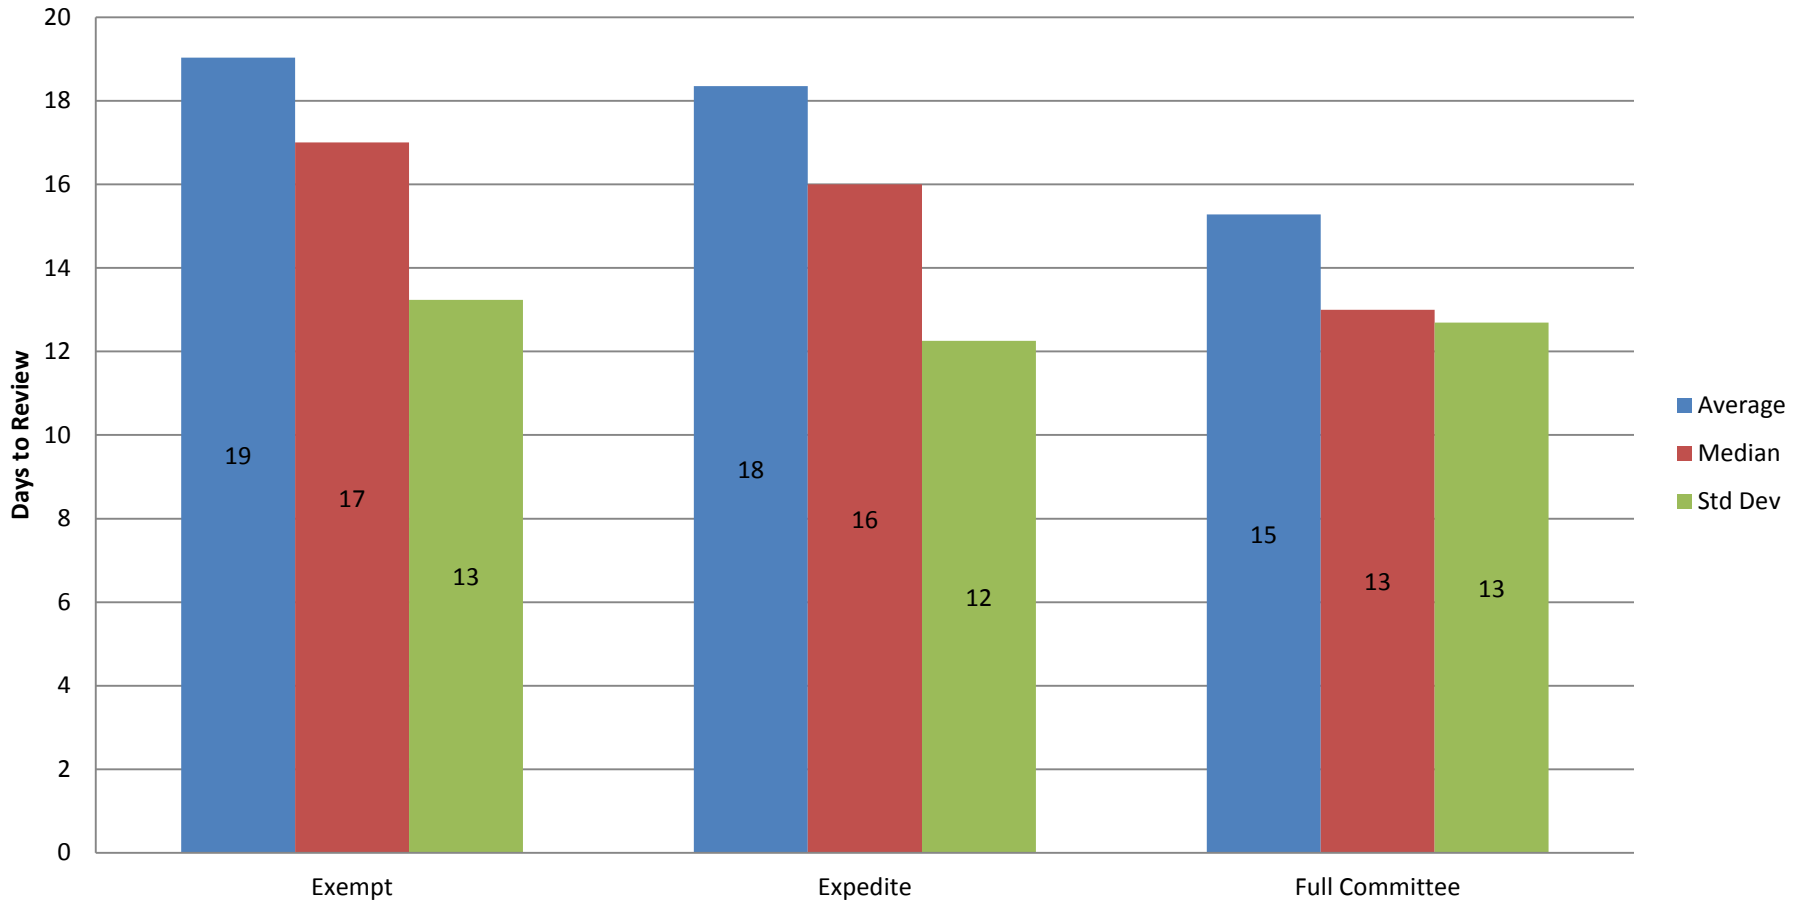

2012 Total Workload

2012 HSPM Metrics
Compiled by: Andi Encinas
April 2013

2012 Overall Workload

2012 Days to Review

Time from Receipt to Approval for New Human Research By IRB

Expedite	min	25th	median	75th	max	average	std dev
IRB1	2	17	31	52	156	39	27
IRB2	1	23	35	53	137	41	26
IRB3	21	22	22	23	24	22	1
IRB4	9	12	20	29	85	26	19

Full Committee	min	25th	median	75th	max	average	std dev
IRB1	13	33	56	77	155	59	33
IRB2	13	15.25	22	36	60	29	22
IRB3	27	41.5	56	70.5	85	56	41
IRB4	19	33	46	55	67	43	14

Exempt	min	25th	median	75th	max	average	std dev
	0	18	32	48	133	36	25