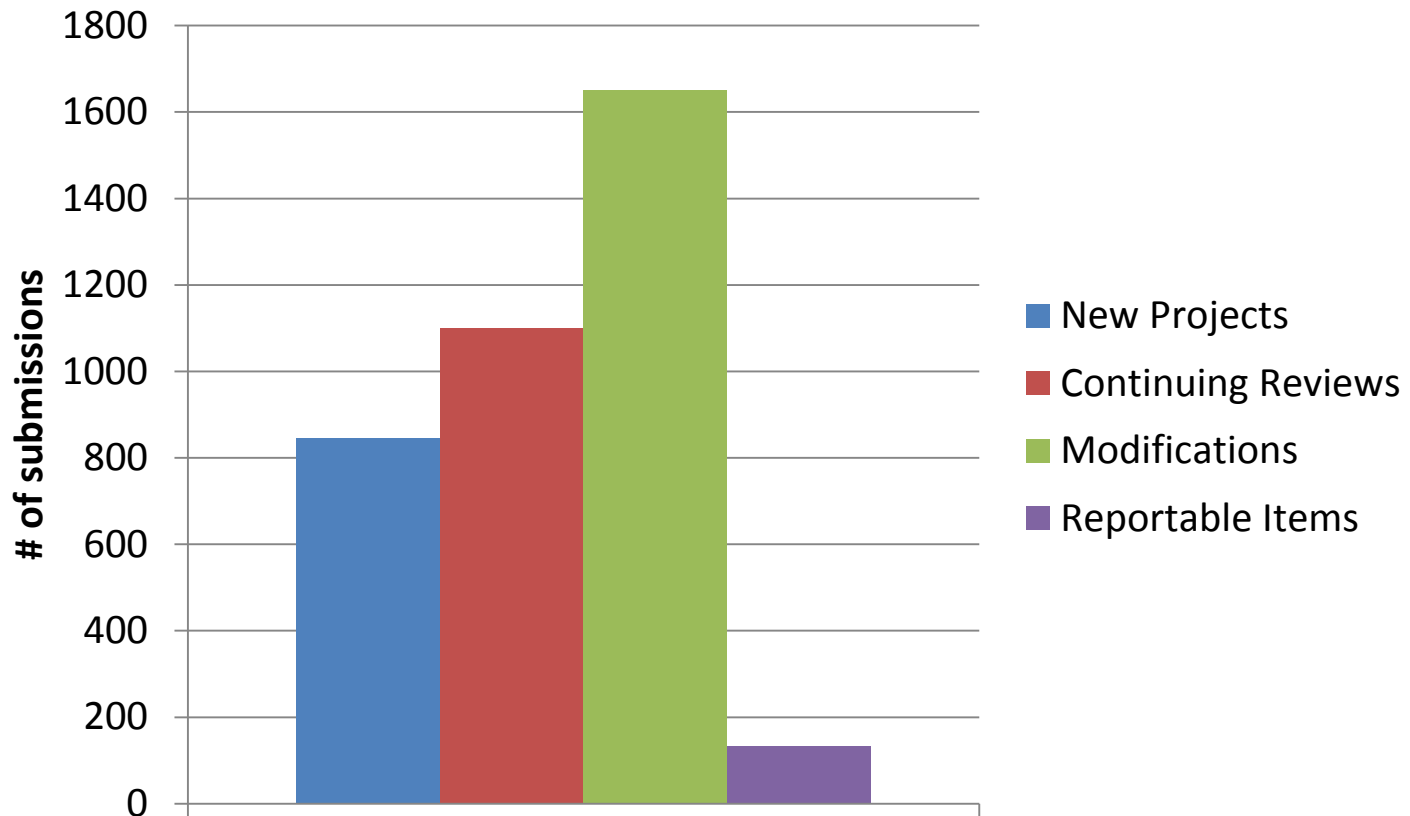

2012 Total Workload

2012 HSPM Metrics
Compiled by: Andi Encinas
April 2013