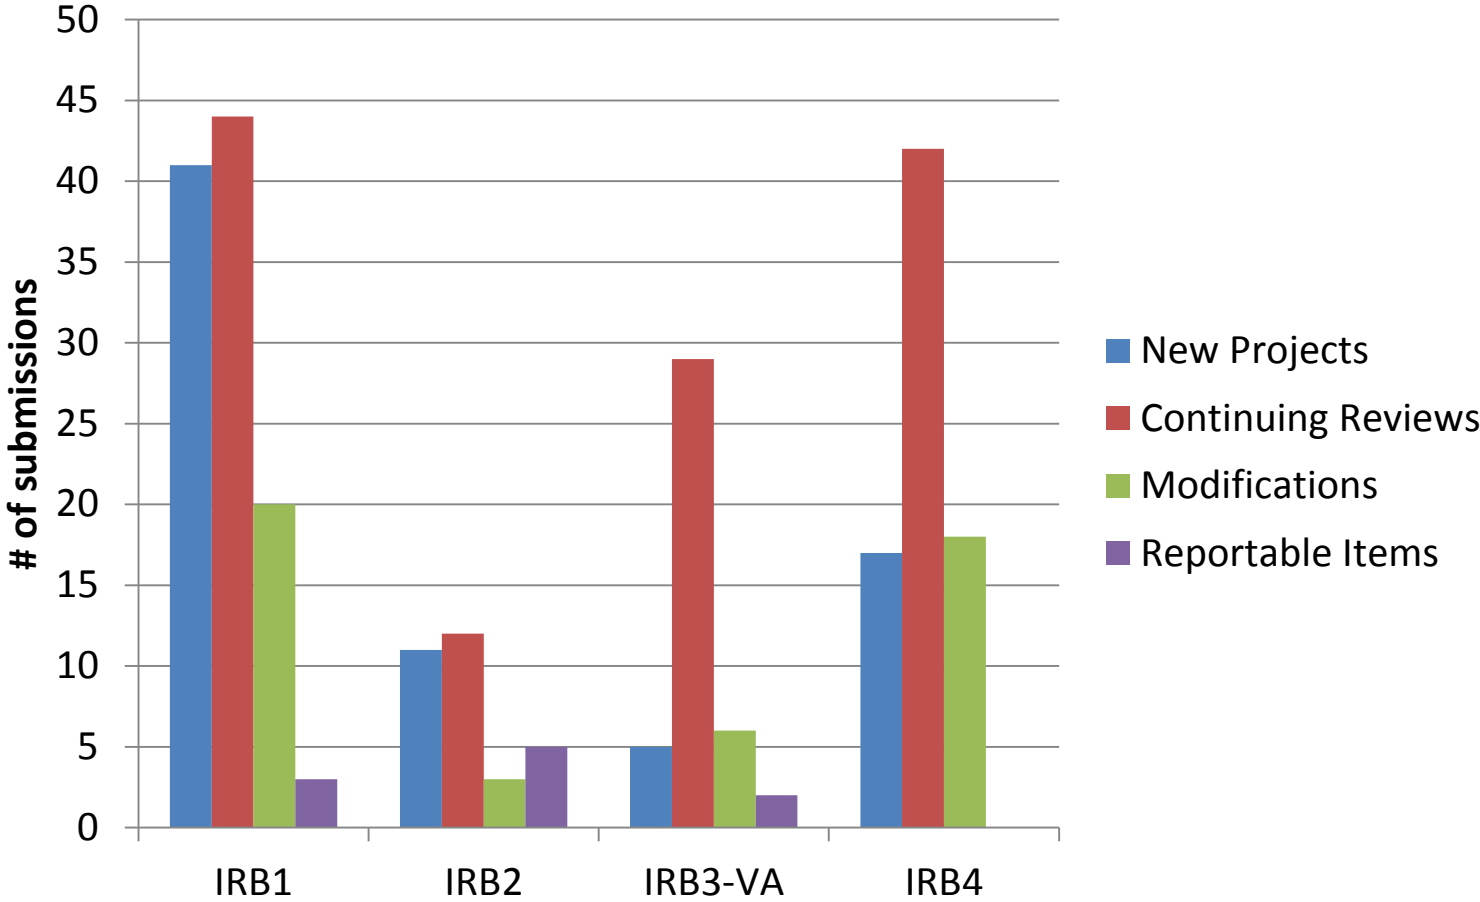

The University of Arizona

HSPP Metrics 2012 Calendar Year

Compiled by: Andi Encinas
HSPP Coordinator
Human Subjects Protection Program
April 2013

Summary

- Open Projects: exempt (2010-2012), expedite, full committee, facilitated/deferred
 - *2012: 1733 (VA affiliation removed)
 - *2011: 2131
 - *2010: 2403
 - *2009: 2642
- New Project Submissions
 - *2012: 1033
 - *2011: 1027
 - *2010: 1003
 - *2009: 1171
- Number of PI/Co-PIs listed on a 2012 new submission: **791**
- Average number of calendar days from receipt to approval for a new submission (including deferrals and not human subjects determinations):
 - *2012: average was 33 days; median was 24
 - *2011: average was 22 days; median was 16
 - *2010: average was 35 days; median was 29
 - *2009: average was 53 days; median was 42
- Number of projects that took at least 100 calendar days to approve:
 - *2012: 32
 - *2011: 12
 - *2010: 48
 - *2009: 106
- Administrative Closures (% of all continuing reviews):
 - *2012: 241 (24.8%)
 - *2011: 304 (18.6%)
 - *2010: 472 (26.0%)
 - *2009: 462 (18.1%)

2012 New Submissions by Discipline

2012 HSPP Metrics
Compiled by: Andi Encinas
April 2013

2012 Level of Review for New Submissions

2012 Full Committee Workload by IRB

2012 Expedite Workload by IRB

2012 HSPP Metrics
Compiled by: Andi Encinas
April 2013