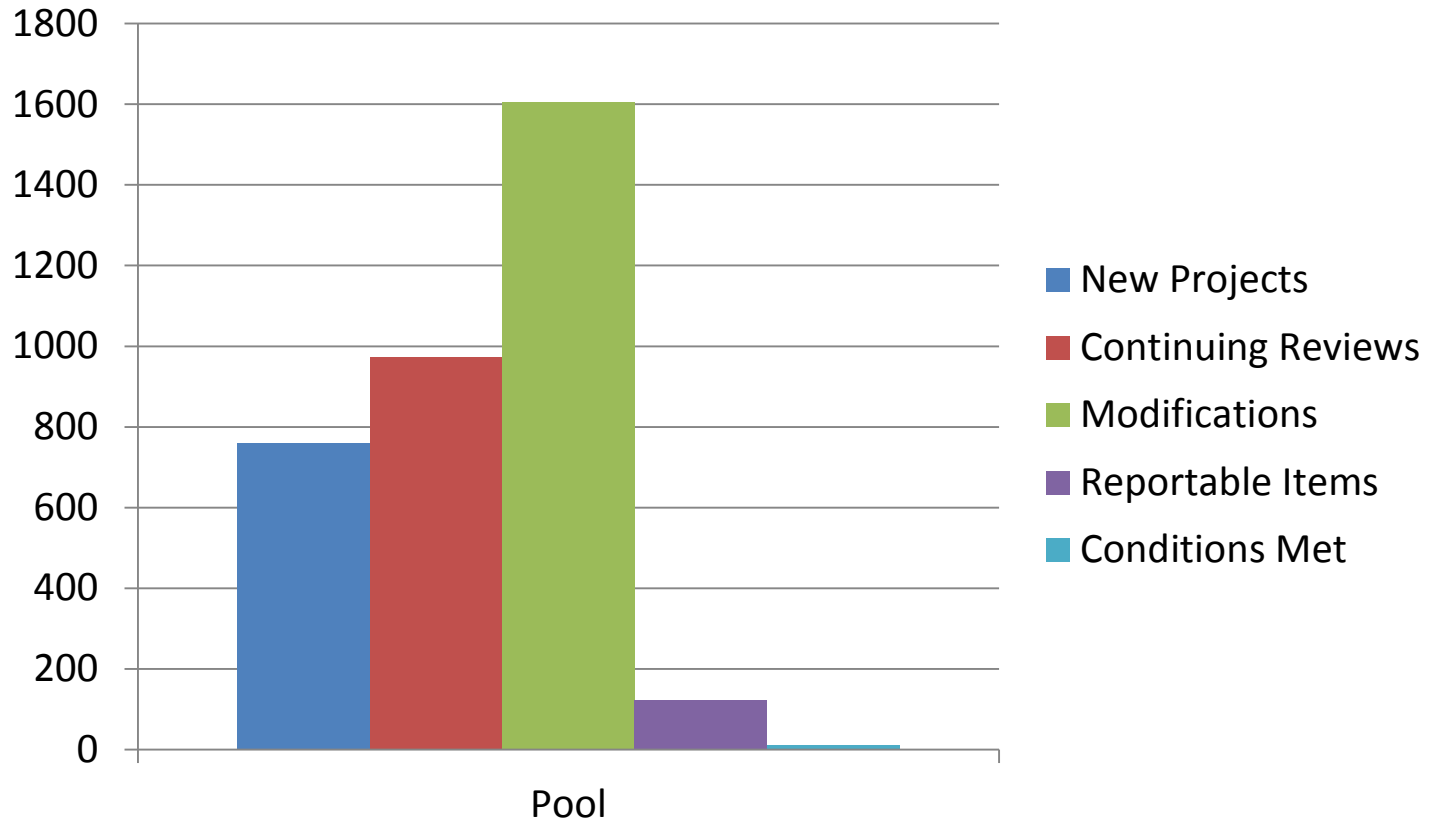

The University of Arizona

HSPP Metrics 2012 Calendar Year

Compiled by: Andi Encinas
HSPP Coordinator
Human Subjects Protection Program
April 2013

Summary

- Open Projects: exempt (2010-2012), expedite, full committee, facilitated/deferred
 - *2012: 1733 (VA affiliation removed)
 - *2011: 2131
 - *2010: 2403
 - *2009: 2642
- New Project Submissions
 - *2012: 1033
 - *2011: 1027
 - *2010: 1003
 - *2009: 1171
- Number of PI/Co-PIs listed on a 2012 new submission: **791**
- Average number of calendar days from receipt to approval for a new submission (including deferrals and not human subjects determinations):
 - *2012: average was 33 days; median was 24
 - *2011: average was 22 days; median was 16
 - *2010: average was 35 days; median was 29
 - *2009: average was 53 days; median was 42
- Number of projects that took at least 100 calendar days to approve:
 - *2012: 32
 - *2011: 12
 - *2010: 48
 - *2009: 106
- Administrative Closures (% of all continuing reviews):
 - *2012: 241 (24.8%)
 - *2011: 304 (18.6%)
 - *2010: 472 (26.0%)
 - *2009: 462 (18.1%)

2012 New Submissions by Discipline

2012 HSPP Metrics
Compiled by: Andi Encinas
April 2013

2012 Level of Review for New Submissions

2012 Full Committee Workload by IRB

2012 Expedite Workload by IRB

2012 HSPP Metrics
Compiled by: Andi Encinas
April 2013

2012 Total Workload

2012 HSPM Metrics
Compiled by: Andi Encinas
April 2013

2012 Overall Workload

2012 Days to Review

Time from Receipt to Approval for New Human Research By IRB

Expedite	min	25th	median	75th	max	average	std dev
IRB1	2	17	31	52	156	39	27
IRB2	1	23	35	53	137	41	26
IRB3	21	22	22	23	24	22	1
IRB4	9	12	20	29	85	26	19