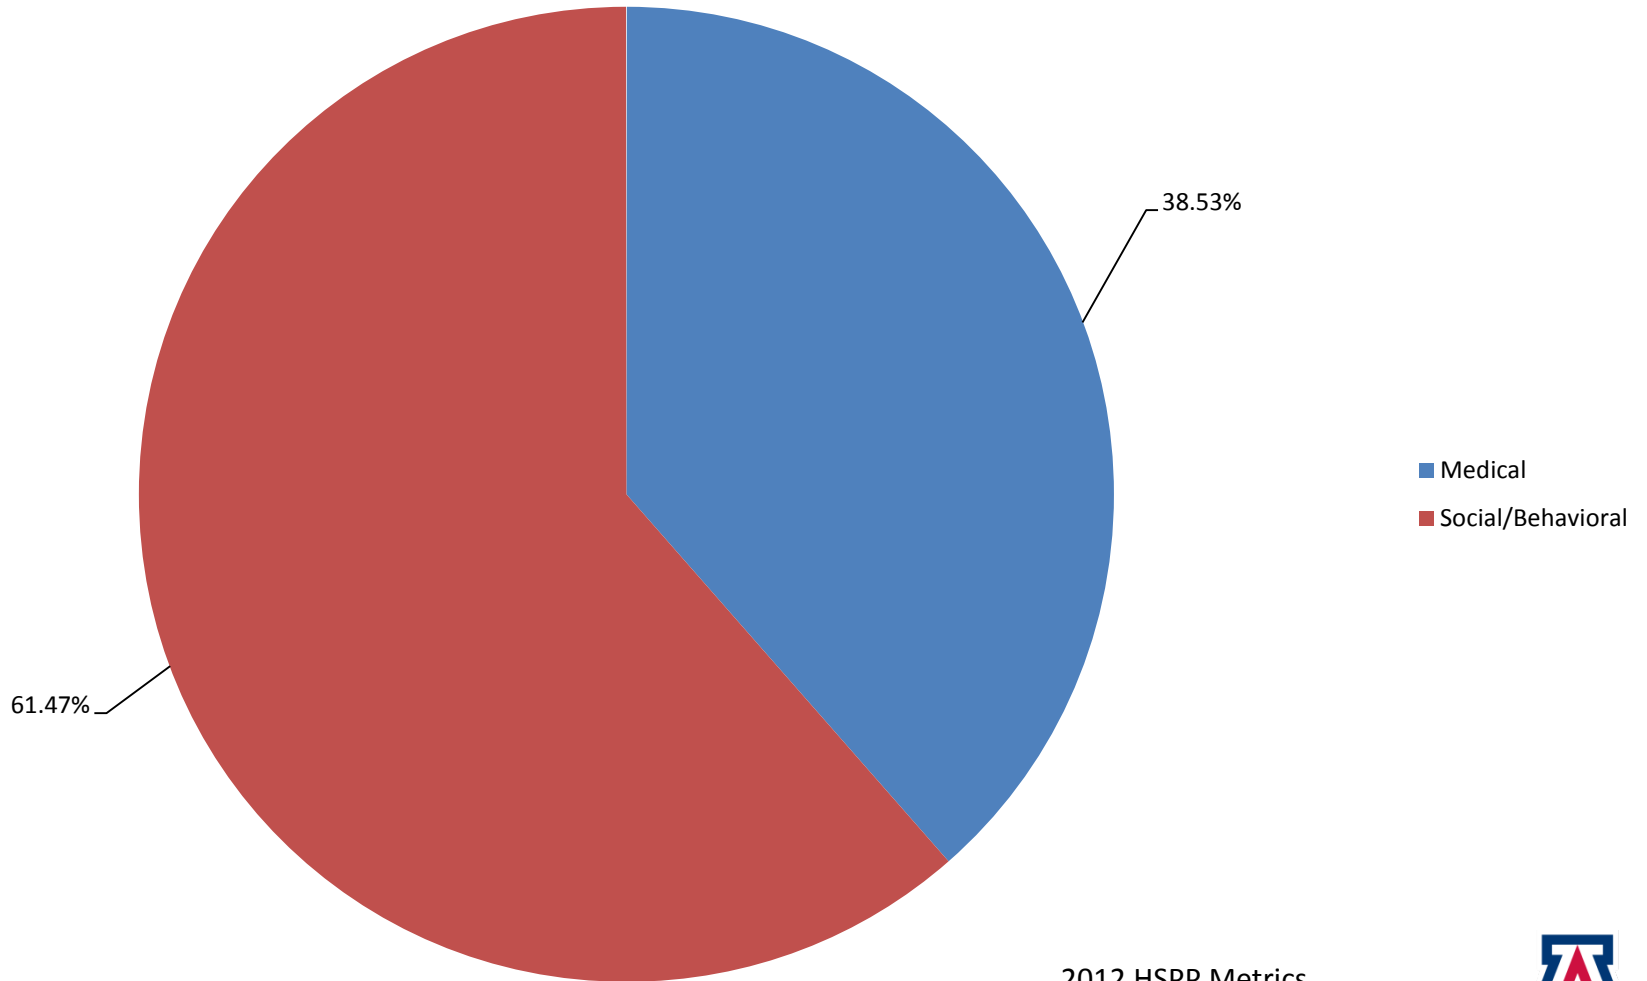

2012 New Submissions by Discipline

2012 HSPP Metrics
Compiled by: Andi Encinas
April 2013